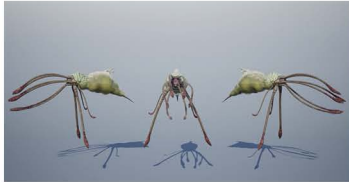

## SHOT SHEET - "THE DEAD SEA" ANIMATION REEL

Creature Animation **M**  
Senior Film Capstone Project  
Responsible for: Animation  
Model by: Katie Richard, Rig by: Rebecca Lau  
00:01-00:09

Creature Animation **M**   
Senior Film Capstone Project  
Responsible for: Animation  
Model by: Katie Richard, Rig by: Rebecca Lau  
00:10-00:13

Creature/Character Animation **M**   
Senior Film Capstone Project  
Responsible for: Animation  
Model by: Katie Richard & Zoey Chen, Rigs by: Rebecca Lau  
00:14-00:15

Creature/Character Animation **M**  
Senior Film Capstone Project  
Responsible for: Animation  
Model by: Samantha Ames & Katie Richard, & Su Yinzhi, Rig by: Rebecca Lau  
00:16-00:20

Creature/Character Animation **M**   
Senior Film Capstone Project  
Responsible for: Animation  
Model by: Samantha Ames & Katie Richard, Rig by: Rebecca Lau  
00:21-00:24

"Bahri" Metahuman Test Animation **M**   
Senior Film Capstone Project  
Responsible for: Animation  
Model by: Zoey Chen, Rig by: Rebecca Lau  
00:25-00:32

## SHOT SHEET - "THE DEAD SEA" ANIMATION REEL

**Character Animation** **M**  
Senior Film Capstone Project  
Responsible for: Animation  
Model by: Su Yinzhi, Rig by: Rebecca Lau  
00:44-00:46

**Facial/Character Animation** **M**  
Senior Film Capstone Project  
Responsible for: Animation  
Model by: Su Yinzhi, Rig by: Rebecca Lau  
00:47-00:49