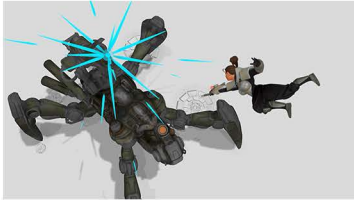

## SHOT SHEET - CINEMATIC ANIMATION REEL

**Cinematic Takedown** **M Pr**  
Individual Project  
Responsible for: Animation  
Scout Pilot and SpiderMech Rigs courtesy of Kiel Figgins  
00:01-00:18

**Creature/Character Animation** **M**   
Senior Film Capstone Project  
Responsible for: Animation  
Model by: Katie Richard & Zoey Chen, Rigs by: Rebecca Lau  
00:18-00:20

**Creature/Character Animation** **M**   
Senior Film Capstone Project  
Responsible for: Animation  
Model by: Samantha Ames & Katie Richard, Rig by: Rebecca Lau  
00:20-00:24

**Creature Animation** **M**   
Senior Film Capstone Project  
Responsible for: Animation  
Model by: Katie Richard, Rig by: Rebecca Lau  
00:24-00:28